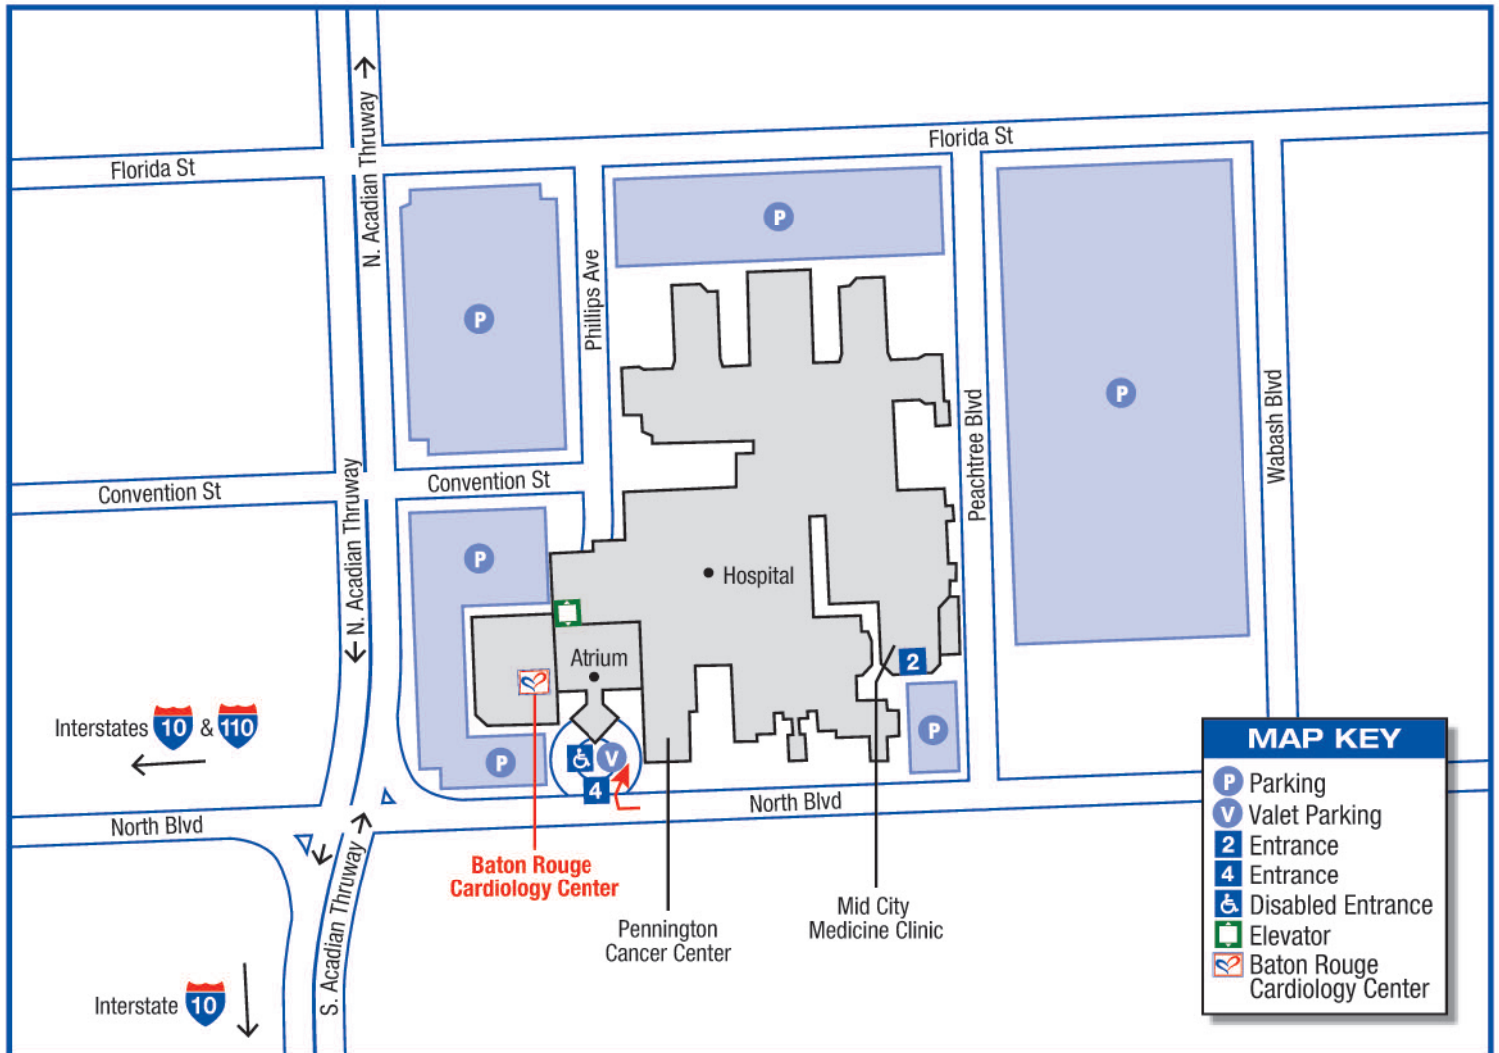

Baton Rouge Mid City - Satellite Clinic

Baton Rouge Cardiology Center's Mid City Satellite Clinic is located on Baton Rouge General's Mid City Campus. Enter through **Entrance 4** on North Blvd. Take the elevator located in the atrium to the **3rd floor**. Our office is in **Suite 335**.

Free valet parking is available during regular business hours in front of the atrium at Entrance 4. Self-parking is also available in the parking lot at Entrance 4.