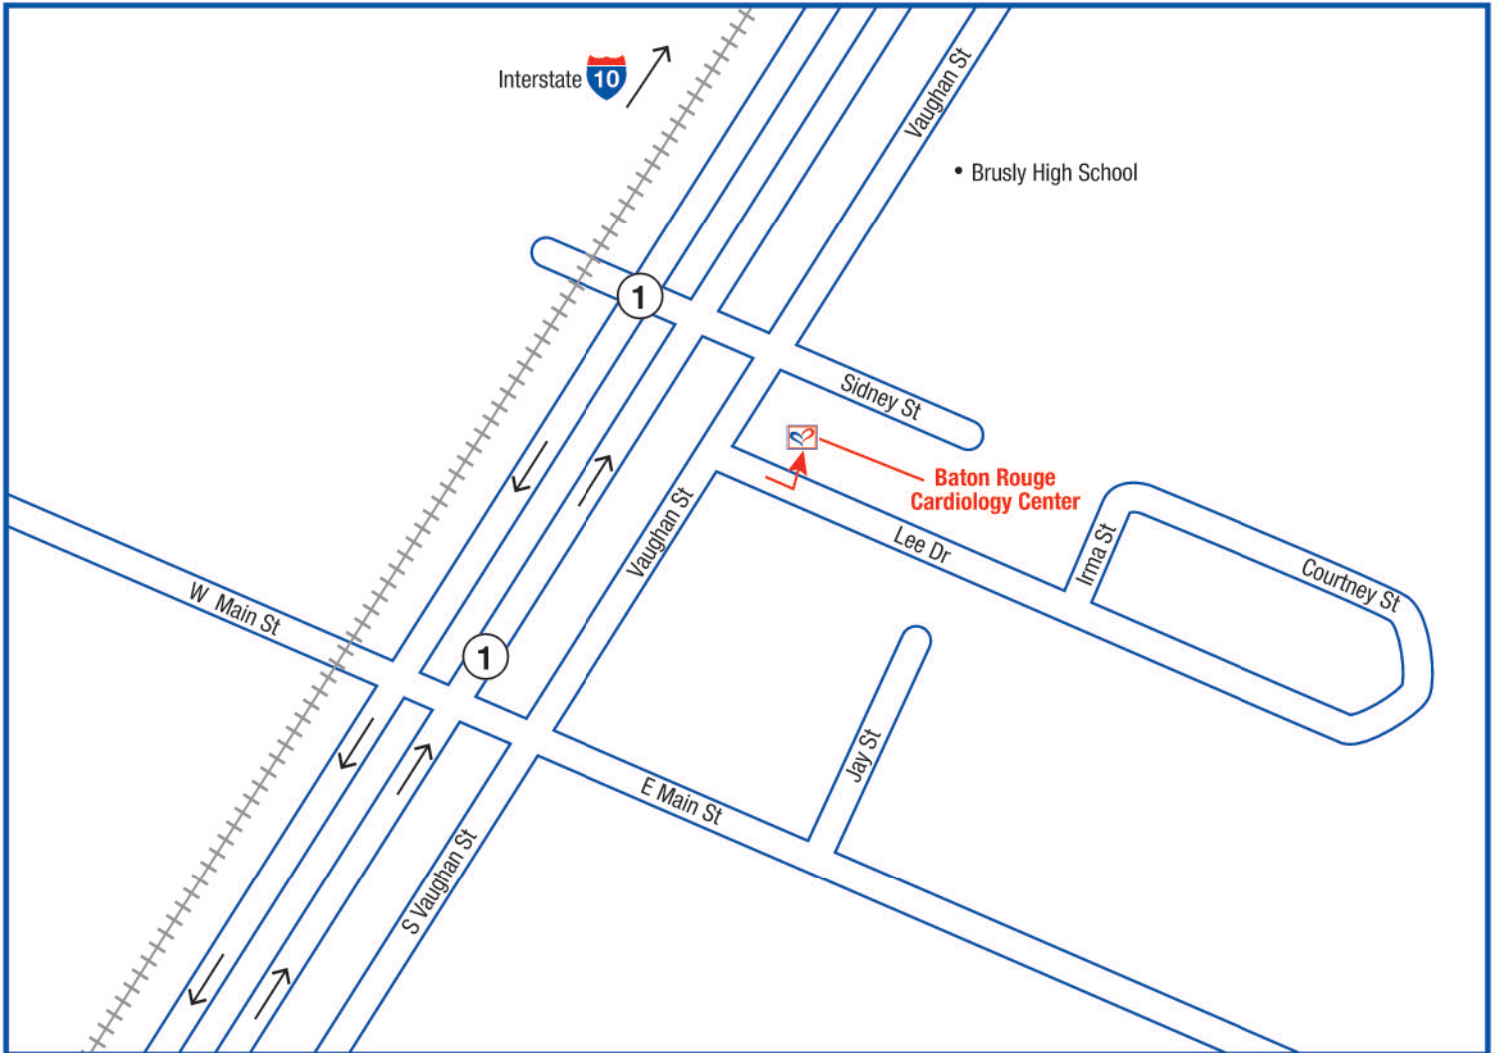

Brusly (Vaughan Street) – Satellite Clinic

Baton Rouge Cardiology Center's Brusly / Vaughan Street Satellite Clinic is located behind Westside Family Medicine, the office of Dr. Brian Higgins. From the service road (Vaughan Street), turn on to Lee Drive.

Free parking is available in the parking lot off of Lee Drive. Enter through the glass doors in the back of the building to check in.