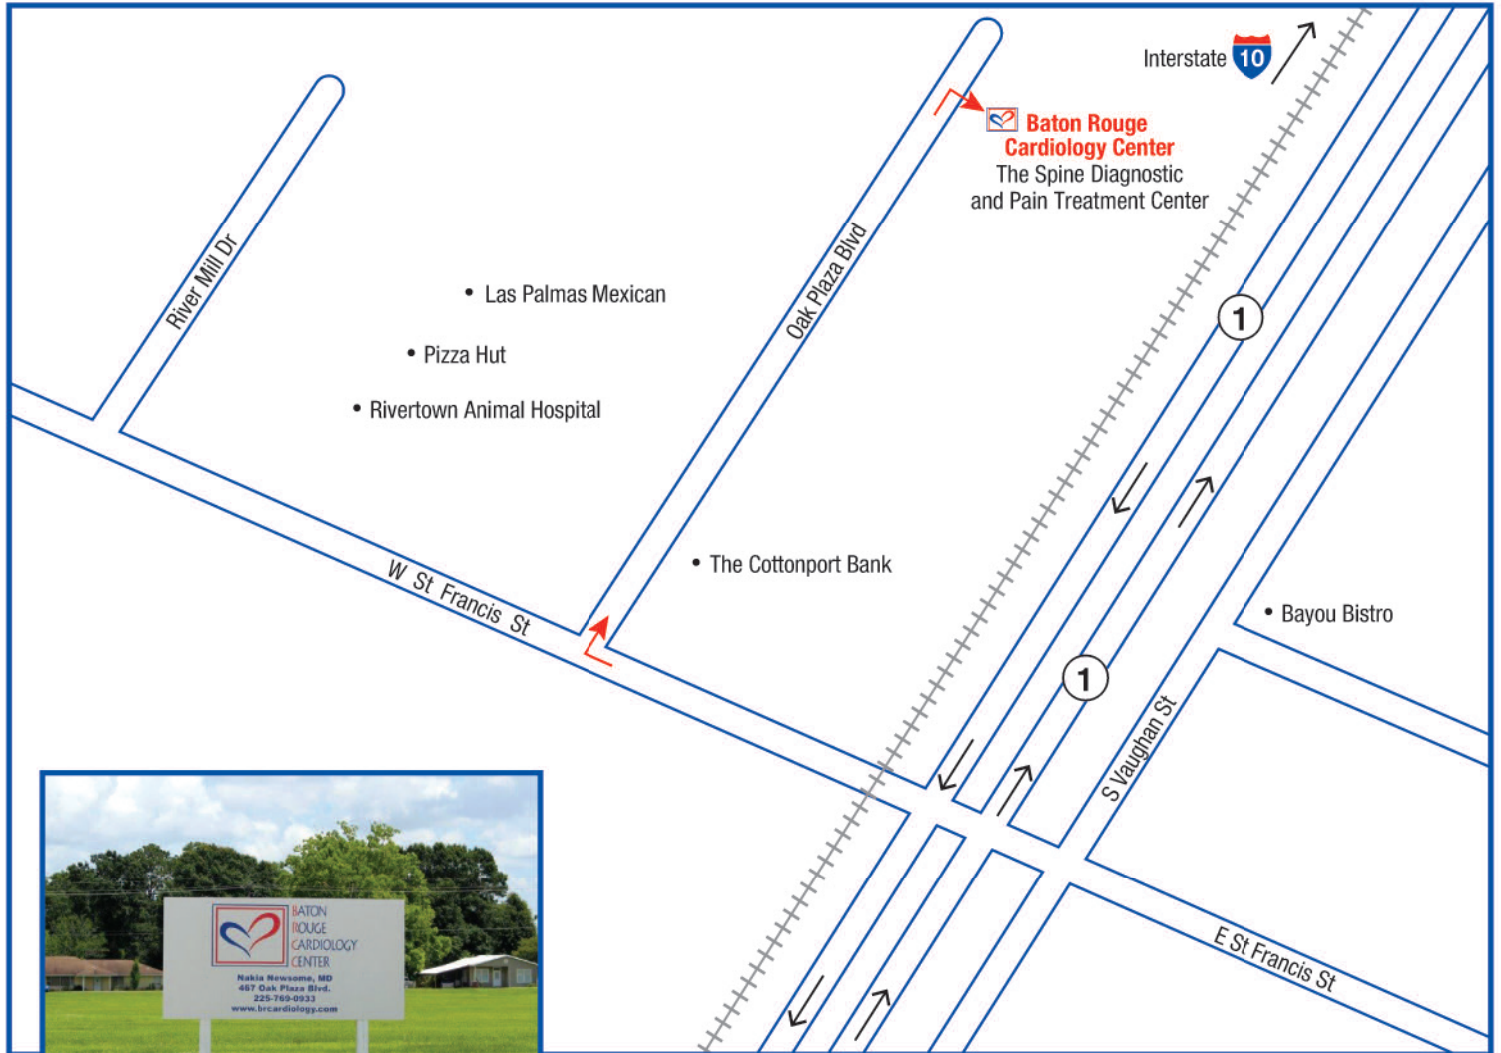

## Brusly (Oak Plaza) – Satellite Clinic

Baton Rouge Cardiology Center's Brusly / Oak Plaza Satellite Clinic is located at 467 Oak Plaza Blvd. (Near West St. Francis St. and Oak Plaza Blvd.) Our office is in the same building as the Spine Diagnostic and Pain Treatment Center.