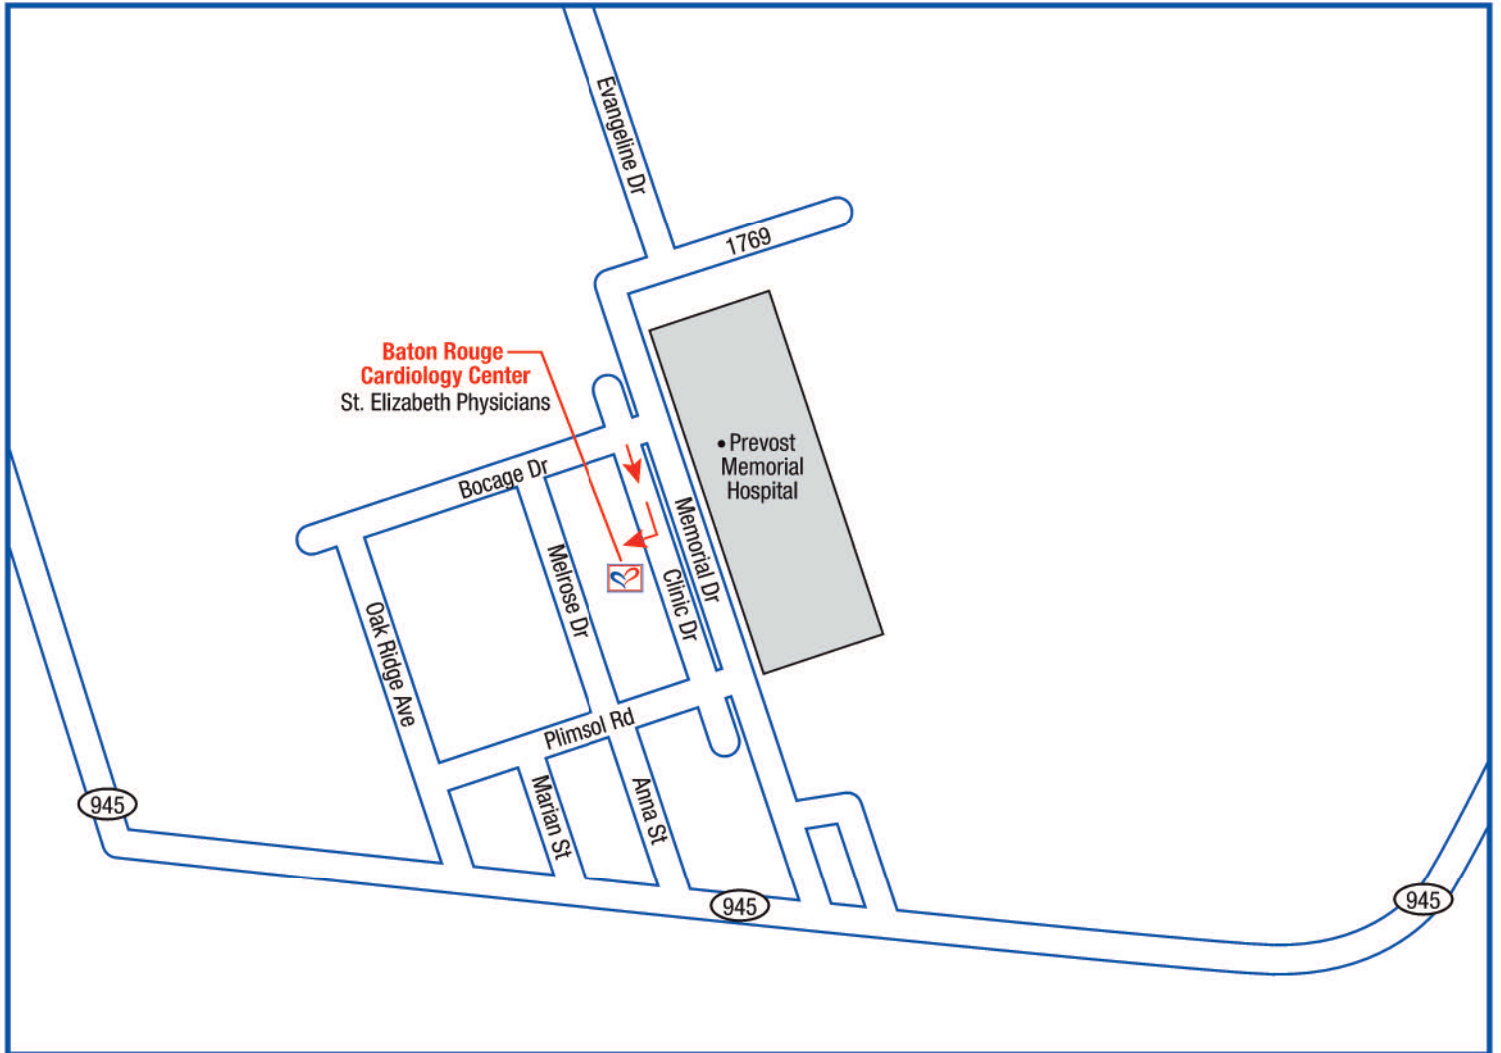

## Donaldsonville – Satellite Clinic

Baton Rouge Cardiology Center's Donaldsonville Satellite Clinic is located at 214 Clinic Drive in Donaldsonville. Our office is in the St. Elizabeth Physicians' Medical Office Building, across from Prevoist Memorial Hospital.