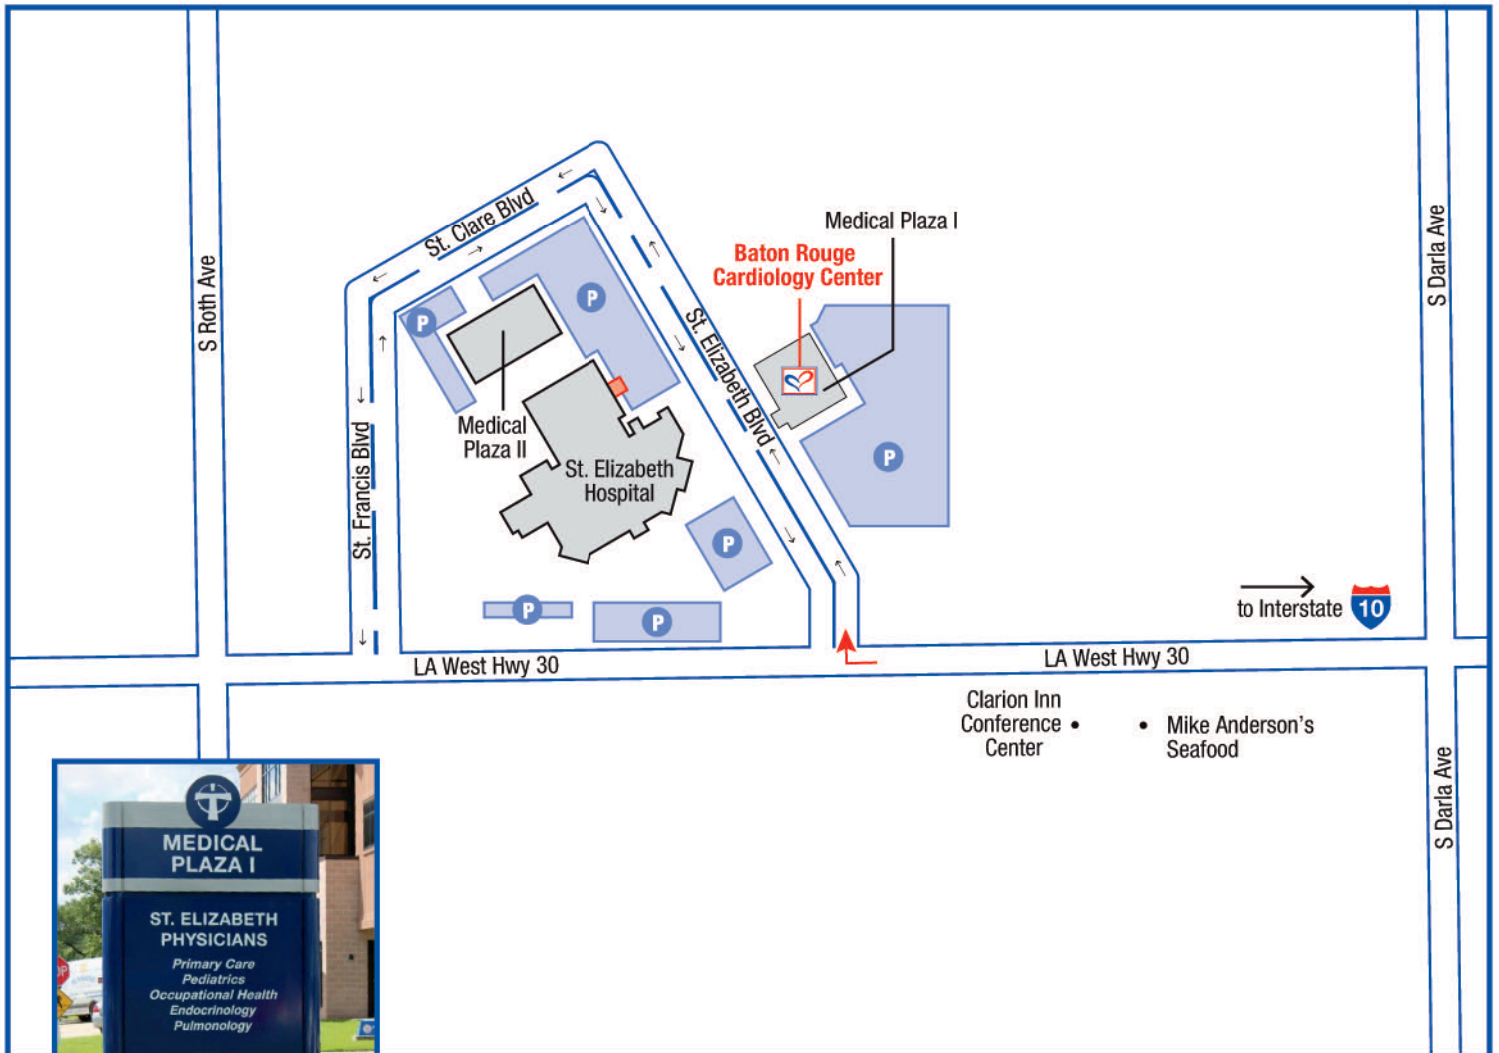

Gonzales – Satellite Clinic

Clarion Inn
Conference Center • Mike Anderson's
Seafood

Baton Rouge Cardiology Center's Gonzales Satellite Clinic is located at 2647 St. Elizabeth Blvd. in Medical Plaza I, Suite 319 in Gonzales. It is conveniently located off Interstate 10, near West Highway 30 and St. Elizabeth Blvd. Parking is available at St. Elizabeth Hospital, **Medical Plaza I, parking lot**. Enter the Medical Plaza and take the **elevator** to the **3rd floor**.