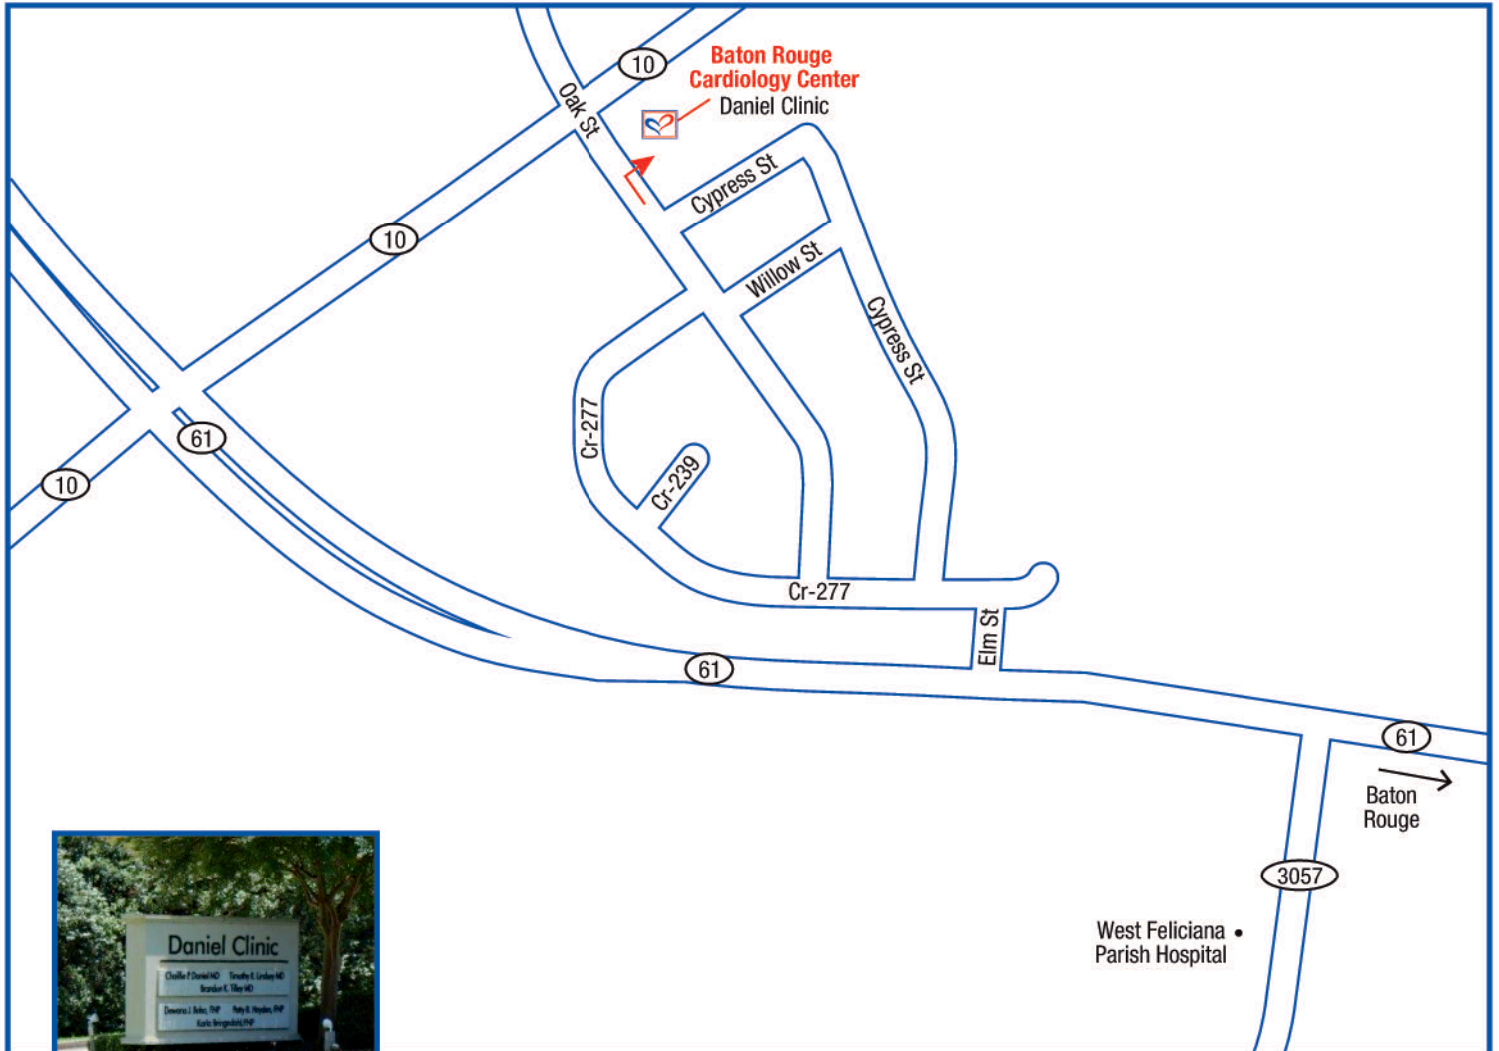

**BATON  
ROUGE  
CARDIOLOGY  
CENTER**

5326 Oak Street  
St. Francisville, LA 70775  
Phone (225) 769-0933  
[www.BRCardiology.com](http://www.BRCardiology.com)

## St. Francisville – Satellite Clinic

Baton Rouge Cardiology Center's St. Francisville Satellite Clinic is located at 5326 Oak Street in St. Francisville. It is conveniently located near the intersection of Highway 10 and Oak Street. Our office is in the Daniel Clinic, across from Rosedown Plantation. Parking is available in front of our office.