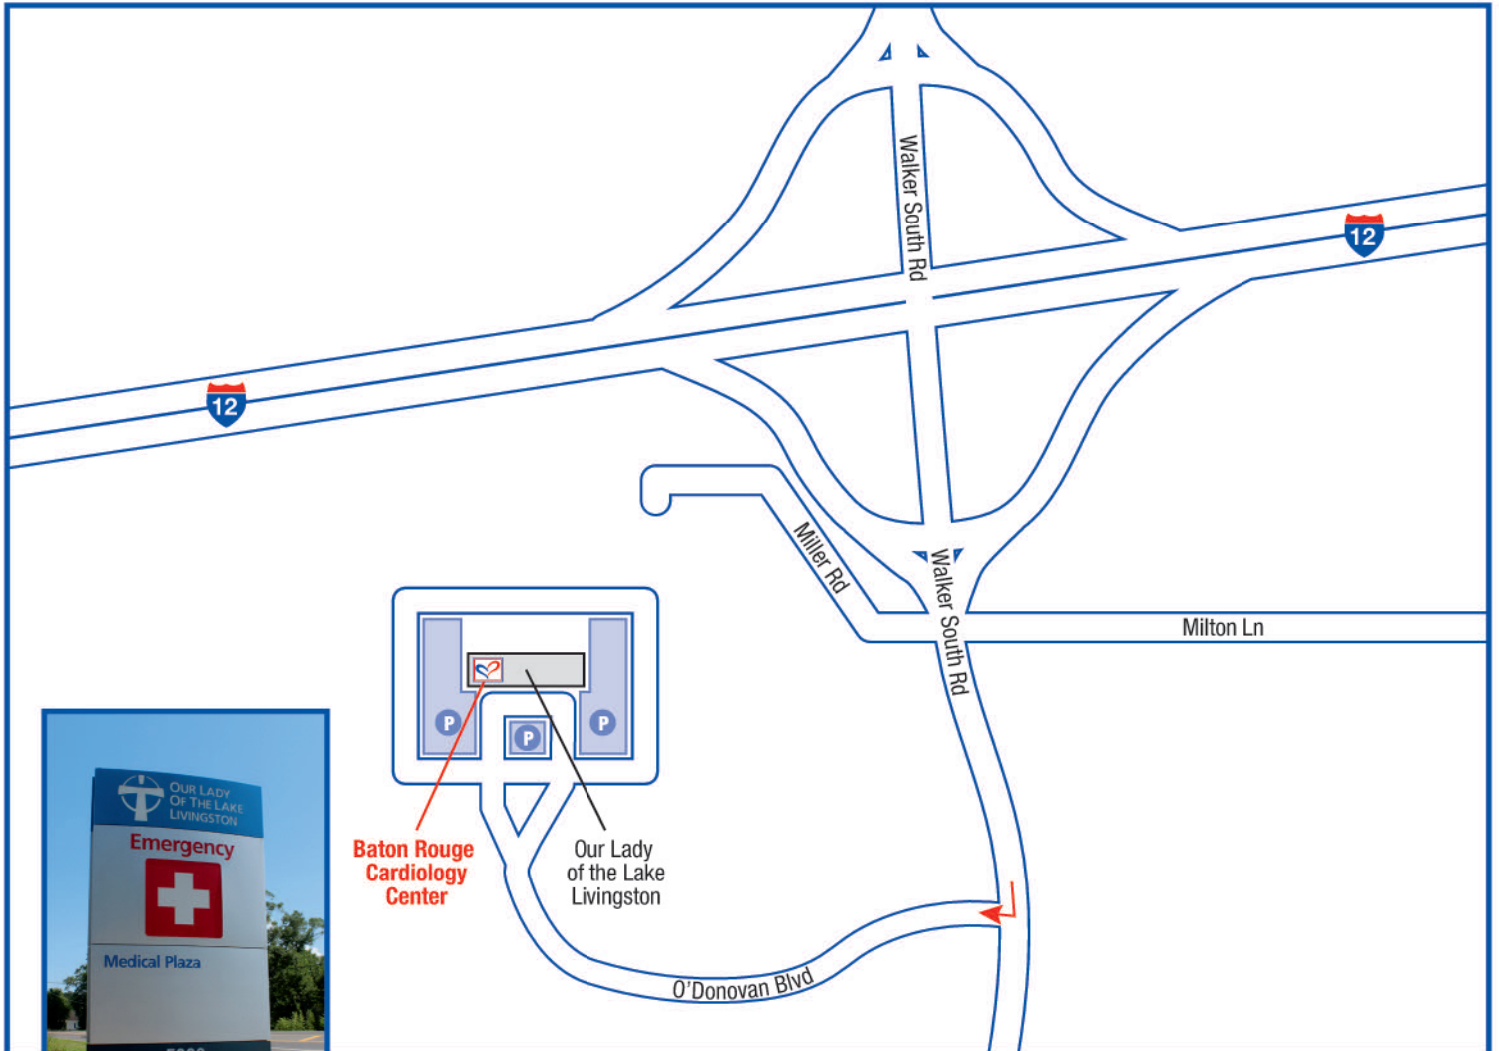

BATON
ROUGE
CARDIOLOGY
CENTER

5000 O'Donovan Boulevard
Suite 412
Walker, LA 70785
Phone (225) 769-0933
www.BRCardiology.com

Walker – Satellite Clinic

Baton Rouge Cardiology Center's Walker Satellite Clinic is located at 5000 O'Donovan Blvd. in the Our Lady of the Lake Livingston, Medical Plaza, Suite 412. Parking is available in the Our Lady of the Lake Livingston, parking lot. Enter through the main entrance of the **Medical Plaza** and take the **elevator** to the **4th floor**.

**Do NOT enter through the emergency room!