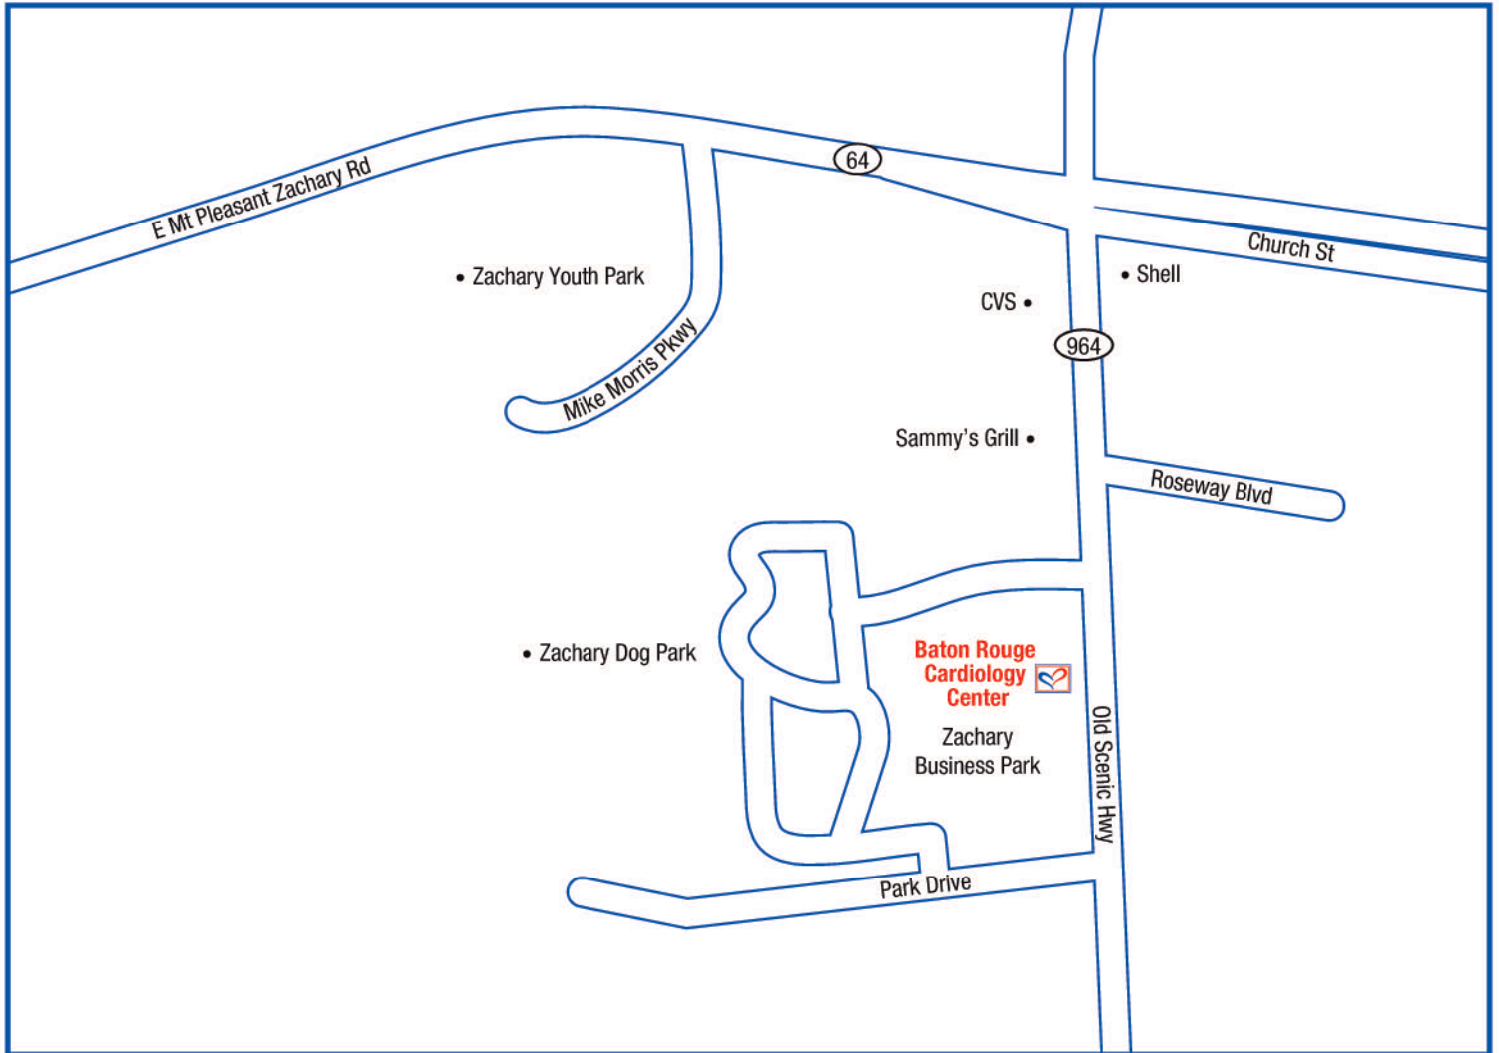

Zachary (Old Scenic Highway) – Satellite Clinic

Baton Rouge Cardiology Center's Zachary | Old Scenic Highway Satellite Clinic is located in the Zachary Business Park in Building 5. (Near the intersection of Old Scenic Highway – Hwy 964 and Church Street.) Parking is available in front of our office.