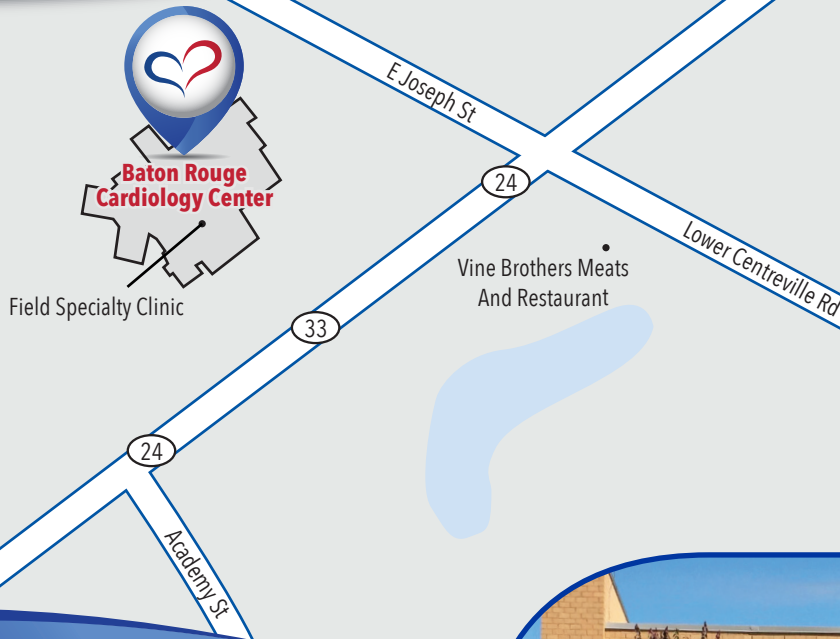

CENTREVILLE

SATELLITE CLINIC

CENTREVILLE

SATELLITE CLINIC

178 Highway 24
Centreville, MS 39631

(225) 769-0933

brcardiology.com/centreville

HOURS:

By appointment only

SCHEDULE:

First Wednesday afternoon every month.
(Fred Petty, M.D.)

Third Wednesday afternoon every month.
(Harold Clausen, Jr., M.D.)

HELPFUL HINTS FOR FINDING US

Baton Rouge Cardiology Center's Centreville Satellite Clinic is located at 178 Highway 24 in Centreville, Mississippi. We are located in the Field Specialty Clinic inside Field Health System Hospital. Parking is available in front of the hospital.