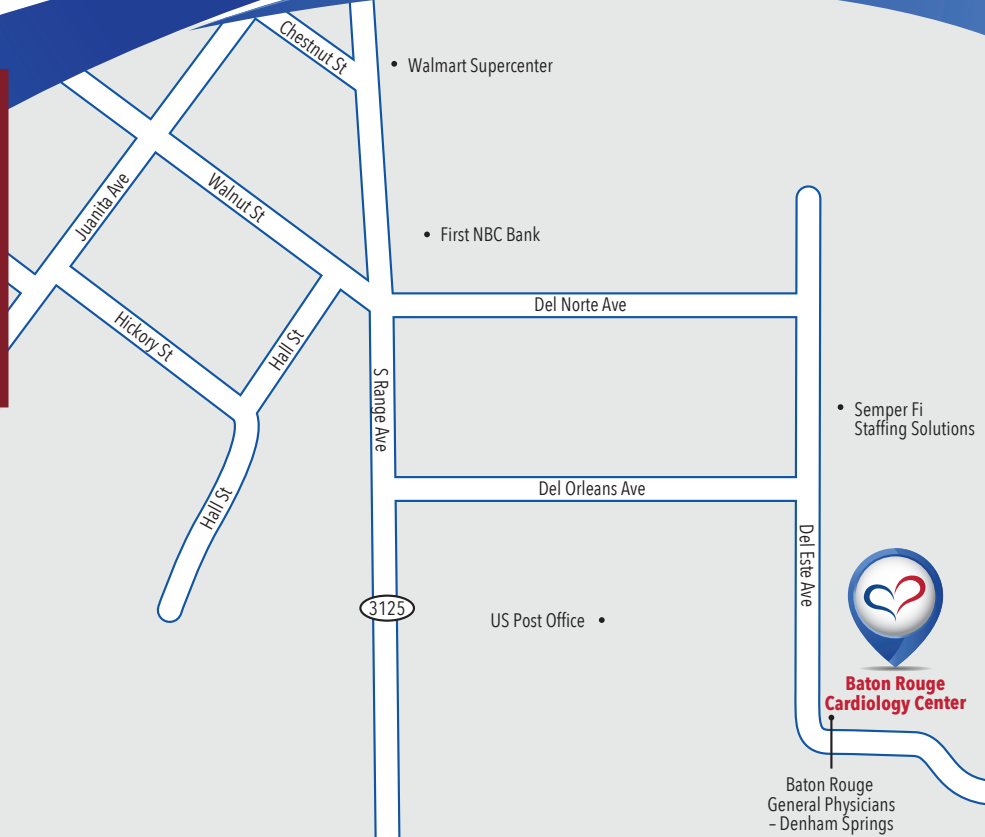

DENHAM SPRINGS

(DEL ESTE AVE.)
SATELLITE CLINIC

Baton Rouge
General Physicians
- Denham Springs

DENHAM SPRINGS (DEL ESTE AVE.) SATELLITE CLINIC

1286 Del Este Ave.
Denham Springs, LA 70726

(225) 769-0933

brcardiology.com/denham-springs-del-este-ave

HOURS:

By appointment only

SCHEDULE:

Second Wednesday morning every month.

(Nakia Newsome, M.D.)

HELPFUL HINTS FOR FINDING US

Baton Rouge Cardiology Center's Denham Springs at Del Este Ave. Satellite Clinic is located at 1286 Del Este Ave. The clinic is in the Baton Rouge General Physicians - Denham Springs building.