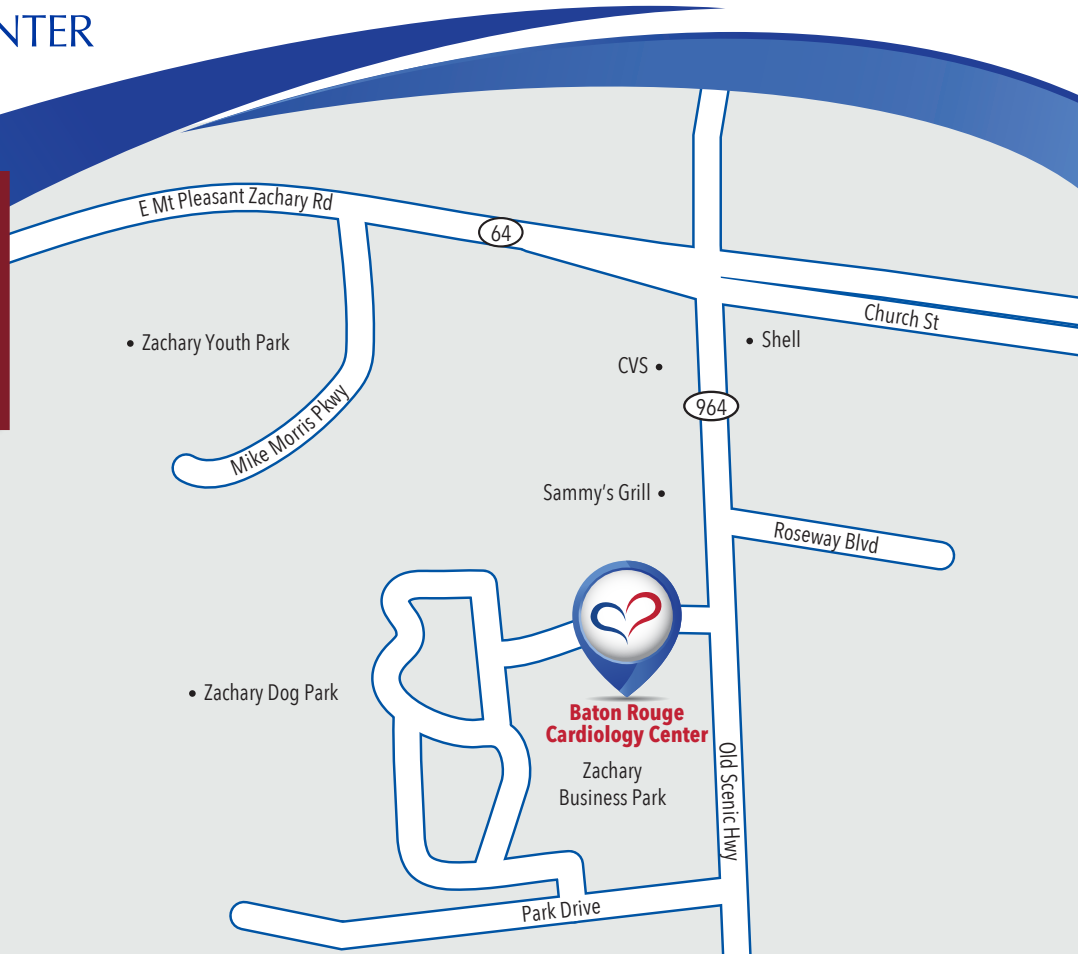

ZACHARY
(OLD SCENIC HWY.)
SATELLITE CLINIC

ZACHARY
(OLD SCENIC HWY.)
SATELLITE CLINIC

20103 Old Scenic Hwy., Building 5
Zachary, LA 70791

(225) 769-0933

brcardiology.com/zachary-old-scenic-highway

HOURS:

By appointment only

SCHEDULE:

Every Monday morning.
(Steven Kelley, M.D.)

HELPFUL HINTS
FOR FINDING US

Baton Rouge Cardiology Center's Zachary at Old Scenic Highway Satellite Clinic is located in the Zachary Business Park in Building 5. We are conveniently located near the intersection of Old Scenic Highway (Highway 964) and Church St. Parking is available in front of our clinic.